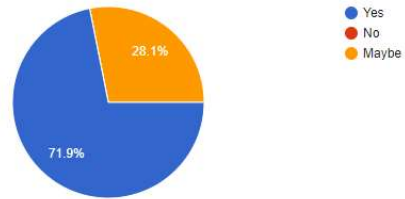

Name of the Programme attended

32 responses

Year of Study

32 responses

Is there any course which you would like to add to this programme?

32 responses

- No
- no
- NO
- C++, Vedic maths
- Graph Theory, Galois Theory
- Career guidance programme, professional skill development programme related to our course
- Some Computer related course
- Programming papers
- Graph theory

Will you recommend your your relatives/friends to enroll in this programme?

32 responses

Anything else that you would like to let us know.

5 responses

No

The programmes I have recommended are offered as electives here. I think it would be better if they are mandatory programmes. Subjects like Probability Theory and Topology-II can be excluded from the mandatory courses and added to electives.