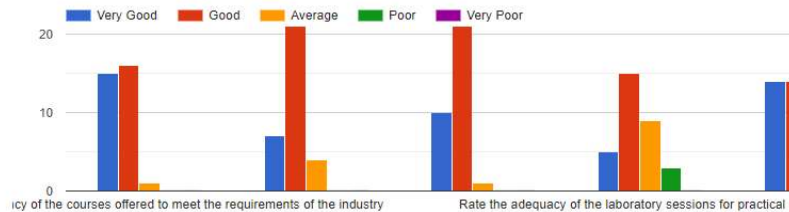

Name of the Programme attended

32 responses

Year of Study

32 responses

Is there any course which you would like to add to this programme?

32 responses

- No
- no
- NO
- C++, Vedic maths
- Graph Theory, Galois Theory
- Career guidance programme, professional skill development programme related to our course
- Some Computer related course
- Programming papers
- Graph theory

Will you recommend your your relatives/friends to enroll in this programme?

32 responses

Anything else that you would like to let us know.

5 responses

No

The programmes I have recommended are offered as electives here. I think it would be better if they are mandatory programmes. Subjects like Probability Theory and Topology-II can be excluded from the mandatory courses and added to electives.