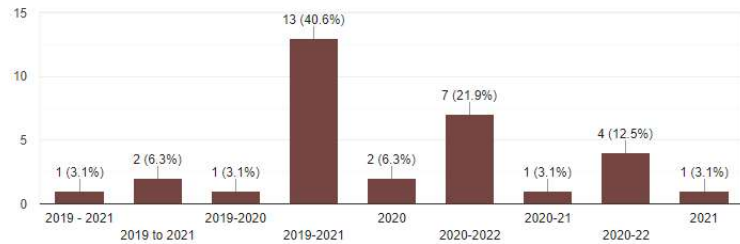

Name of the Programme attended

32 responses

Year of Study

32 responses

Is there any course which you would like to add to this programme?

32 responses

- No
- no
- NO
- C++, Vedic maths
- Graph Theory, Galois Theory
- Career guidance programme, professional skill development programme related to our course
- Some Computer related course
- Programming papers
- Graph theory